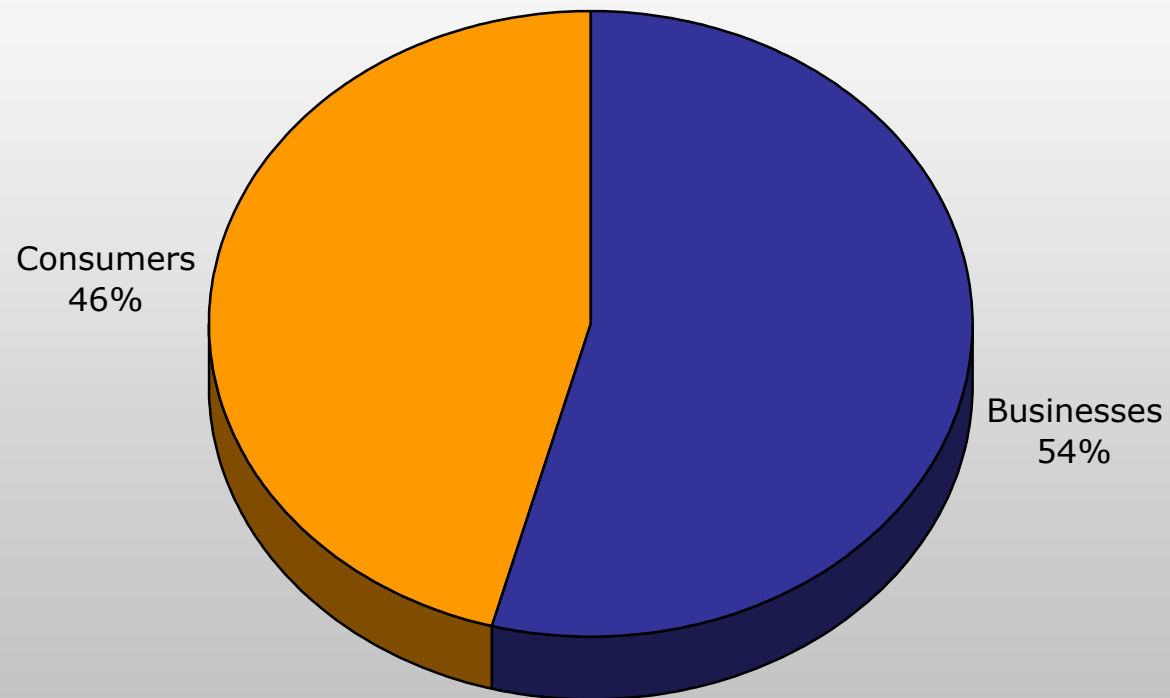

Who is Your Target Market?