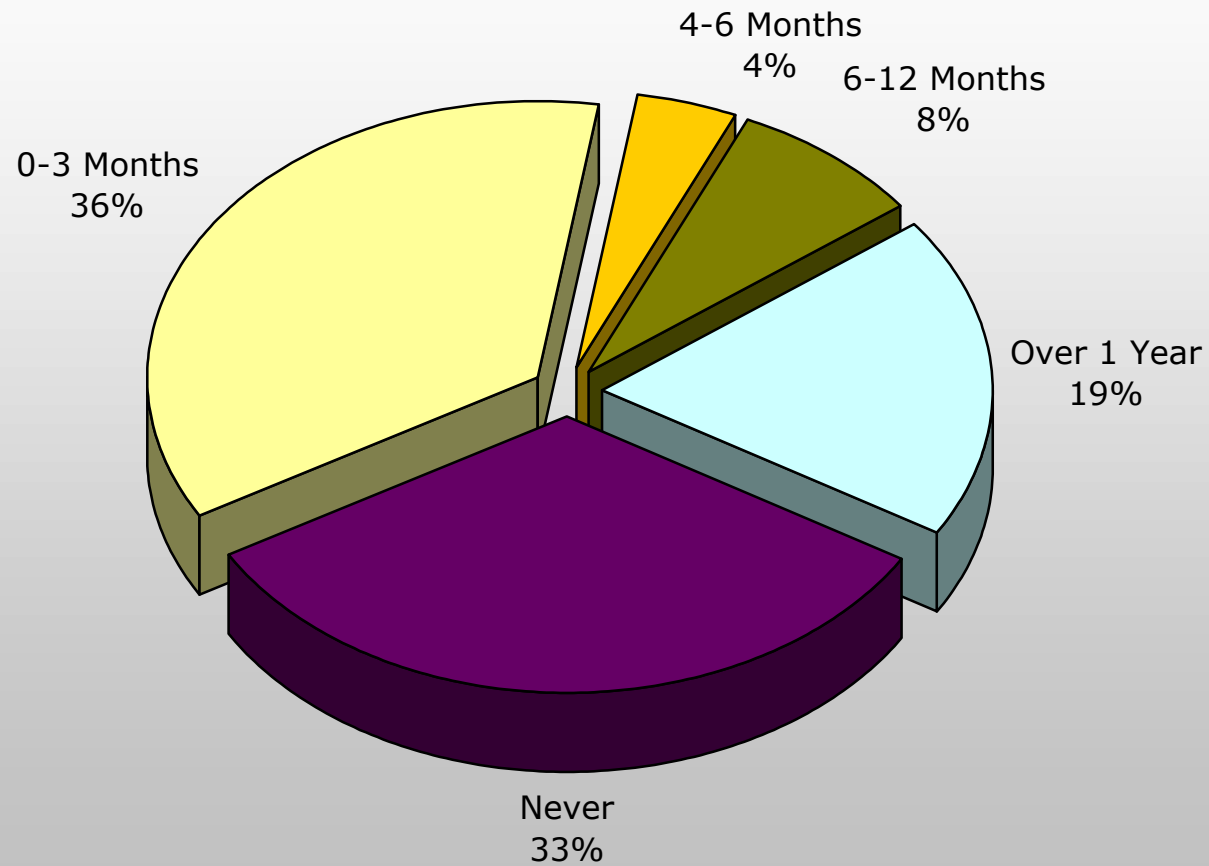

When did you last purchase a shareware application?