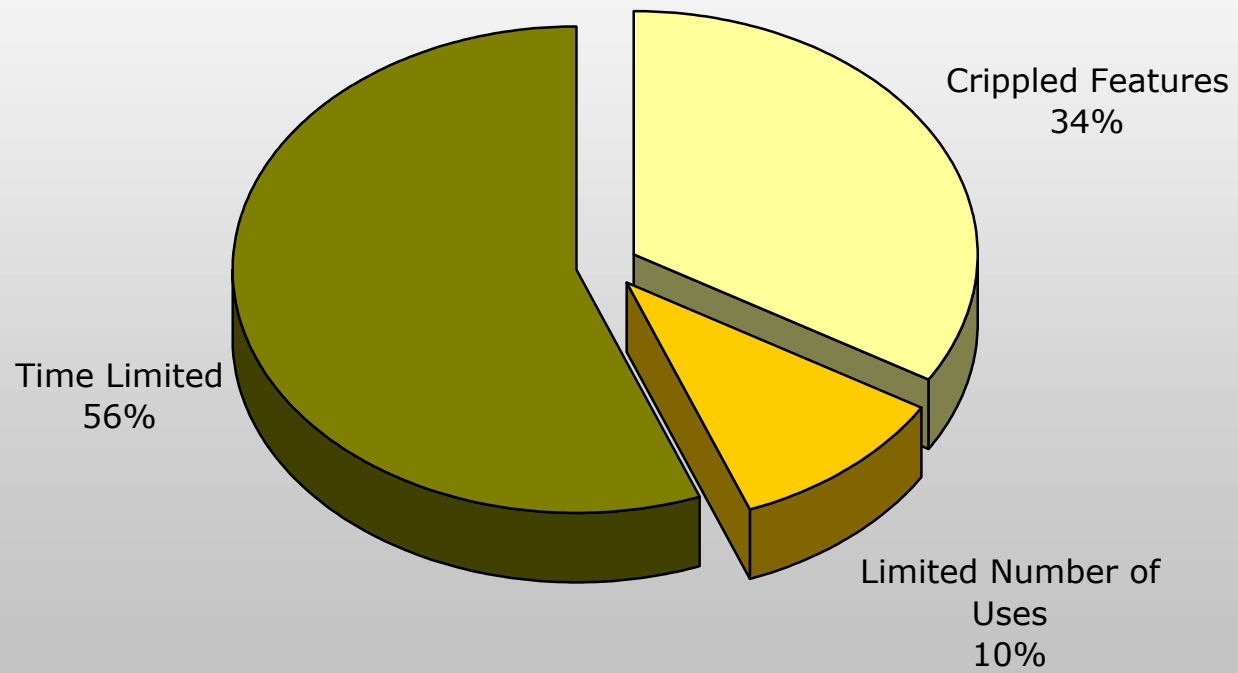

What type of trial do you offer?