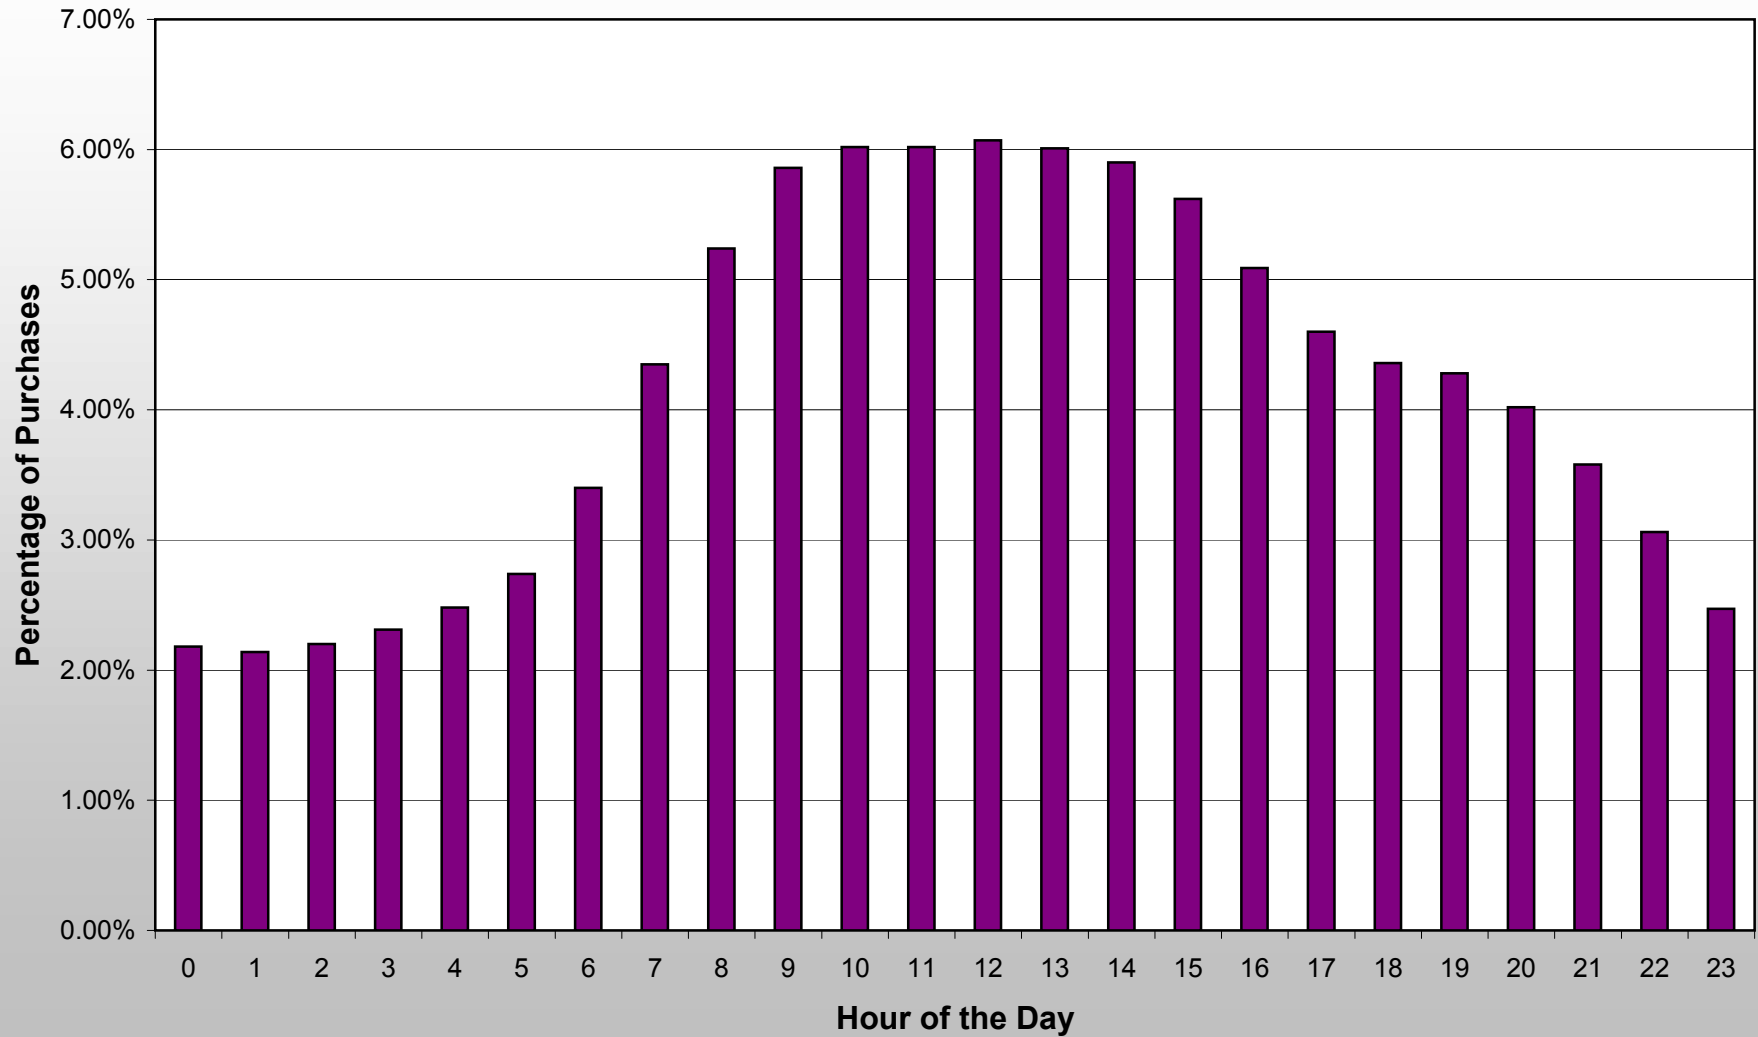

Purchases by Hour of the Day